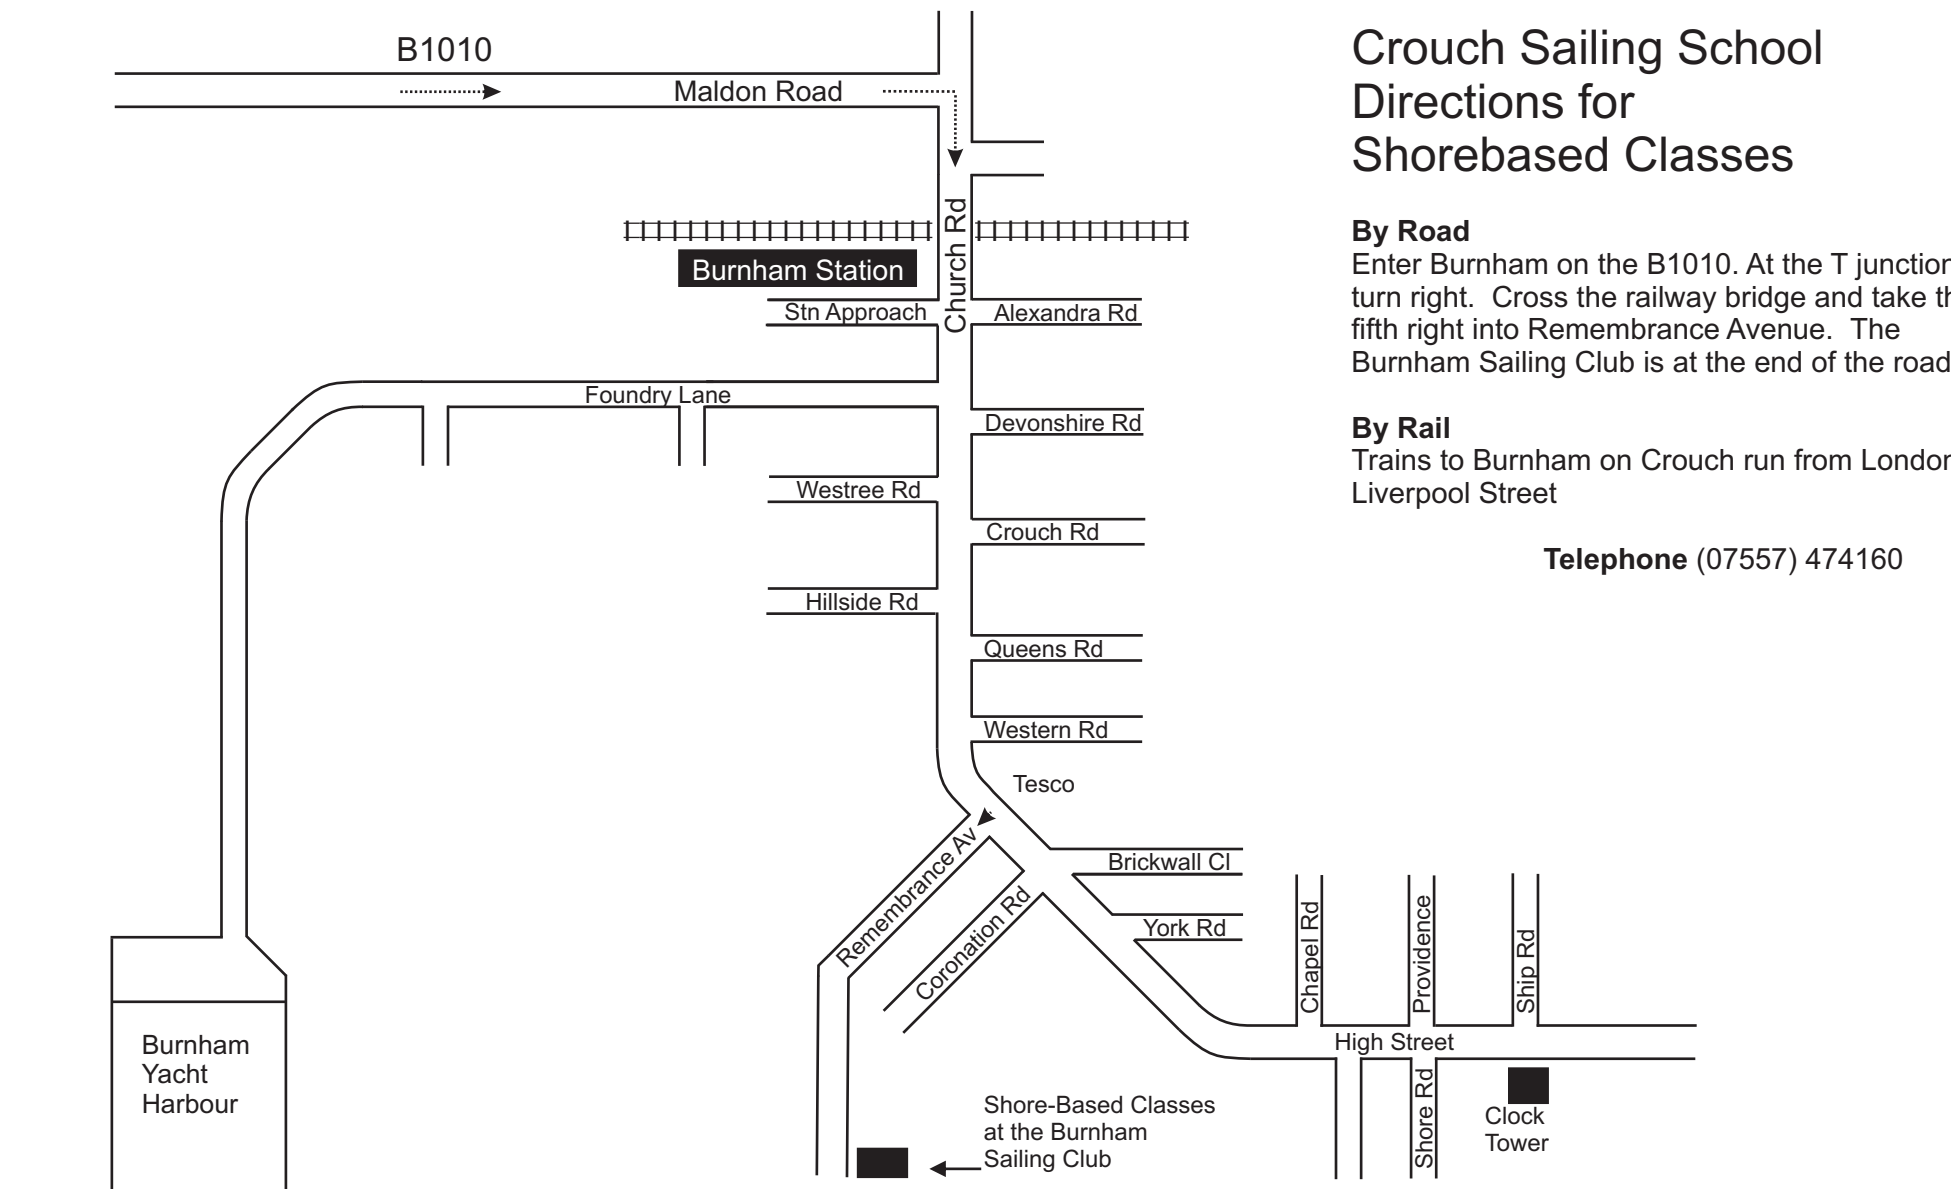

# Crouch Sailing School Directions for Shorebased Classes

## By Road

Enter Burnham on the B1010. At the T junction, turn right. Cross the railway bridge and take the fifth right into Remembrance Avenue. The Burnham Sailing Club is at the end of the road.

## By Rail

Trains to Burnham on Crouch run from London Liverpool Street

**Telephone (07557) 474160**

# RIVER CROUCH

Not to scale